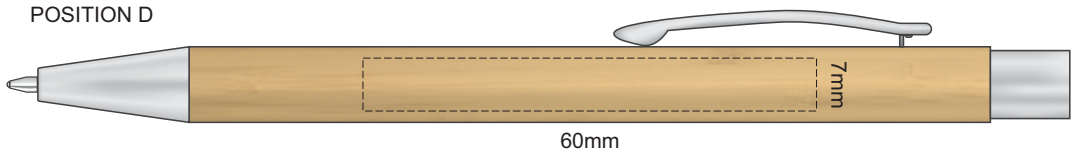

100% of Actual Size
Pad Print

100% of Actual Size
Laser Engraving

This product is a natural material, please allow
for variances in grain pattern and engraving colour.

Engraves to a Natural Etch