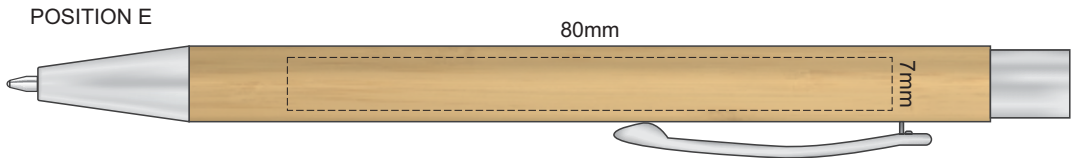

100% of Actual Size
Pad Print

100% of Actual Size
Laser Engraving

This product is a natural material, please allow
for variances in grain pattern and engraving colour.

Engraves to a Natural Etch