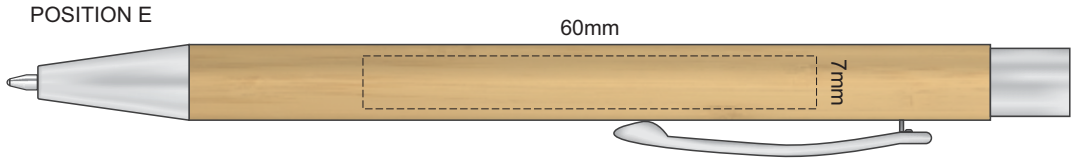

100% of Actual Size
Pad Print

100% of Actual Size
Laser Engraving

This product is a natural material, please allow
for variances in grain pattern and engraving colour.

Engraves to a Natural Etch