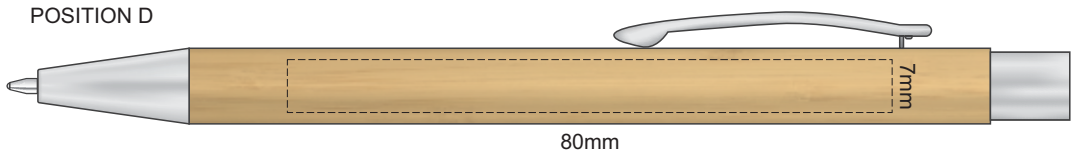

100% of Actual Size
Pad Print

100% of Actual Size
Laser Engraving

This product is a natural material, please allow
for variances in grain pattern and engraving colour.

Engraves to a Natural Etch