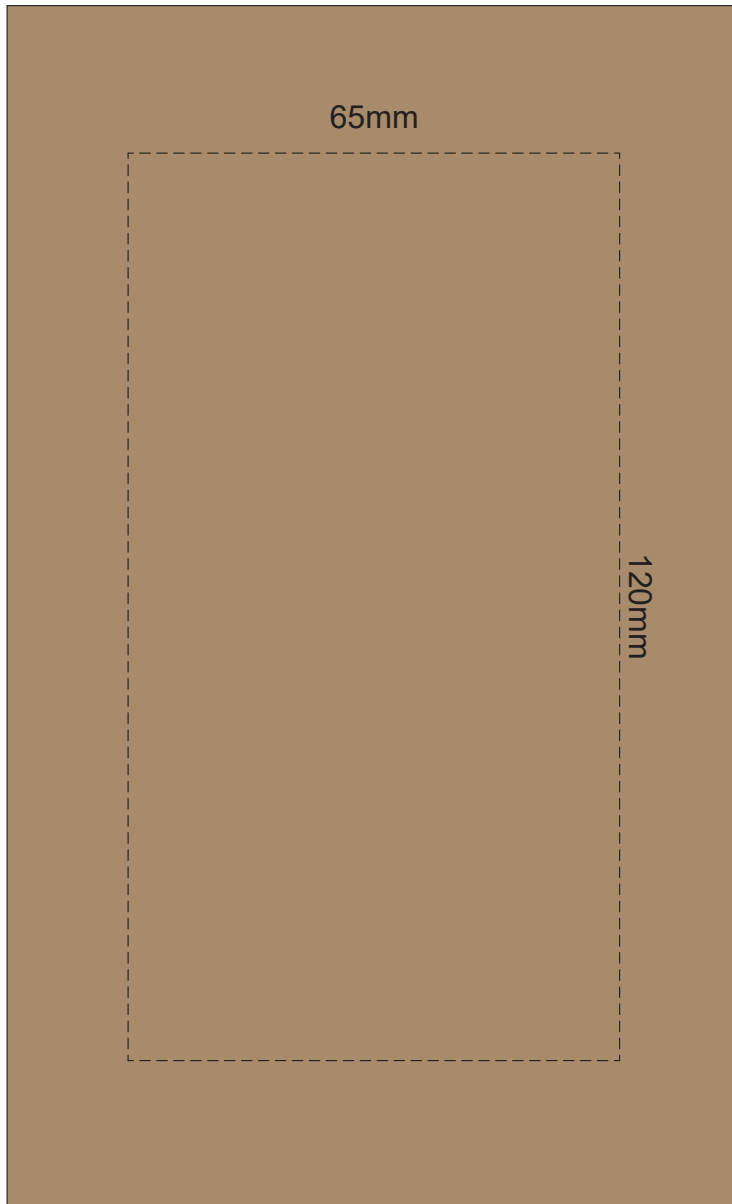

100% of Actual Size
Pad Print

100% of Actual Size
Pad Print

SIDE 1

SIDE 2

Flip Colour
Band Colour

100% of Actual Size
Screen Print (one colour)

100% of Actual Size
Screen Print (one colour)
Double Sided Template Front & Back

170mm

Red Line = Exact opposites of the product
(centre artwork to the red line)

Flip Colour Band Colour

100% of Actual Size
Silicone Digital Print
Debossed

SIDE 1

SIDE 2

100% of Actual Size
Digital Packaging Print
FRONT