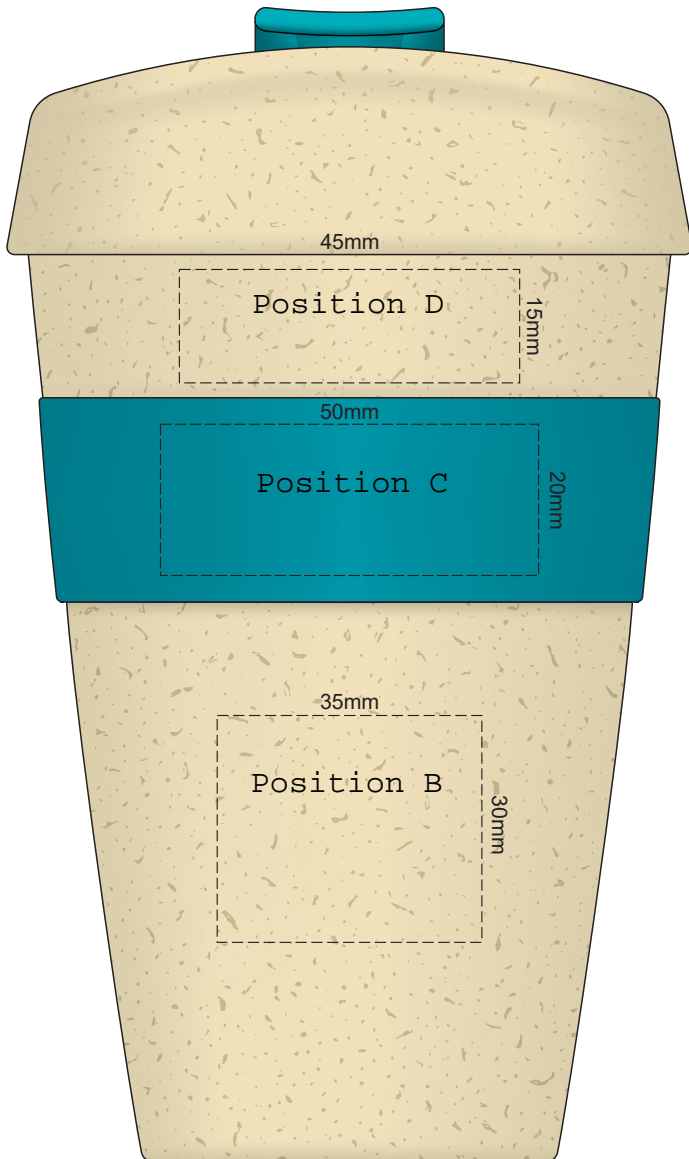

100% of Actual Size
Pad Print

100% of Actual Size
Pad Print

SIDE 1

SIDE 2

Flip Colour
Band Colour

100% of Actual Size
Screen Print (one colour)

100% of Actual Size
Screen Print (one colour)
Double Sided Template Front & Back

170mm

Red Line = Exact opposites of the product
(centre artwork to the red line)

Flip Colour Band Colour

100% of Actual Size
Silicone Digital Print
Debossed

SIDE 1

SIDE 2

100% of Actual Size
Digital Packaging Print
FRONT