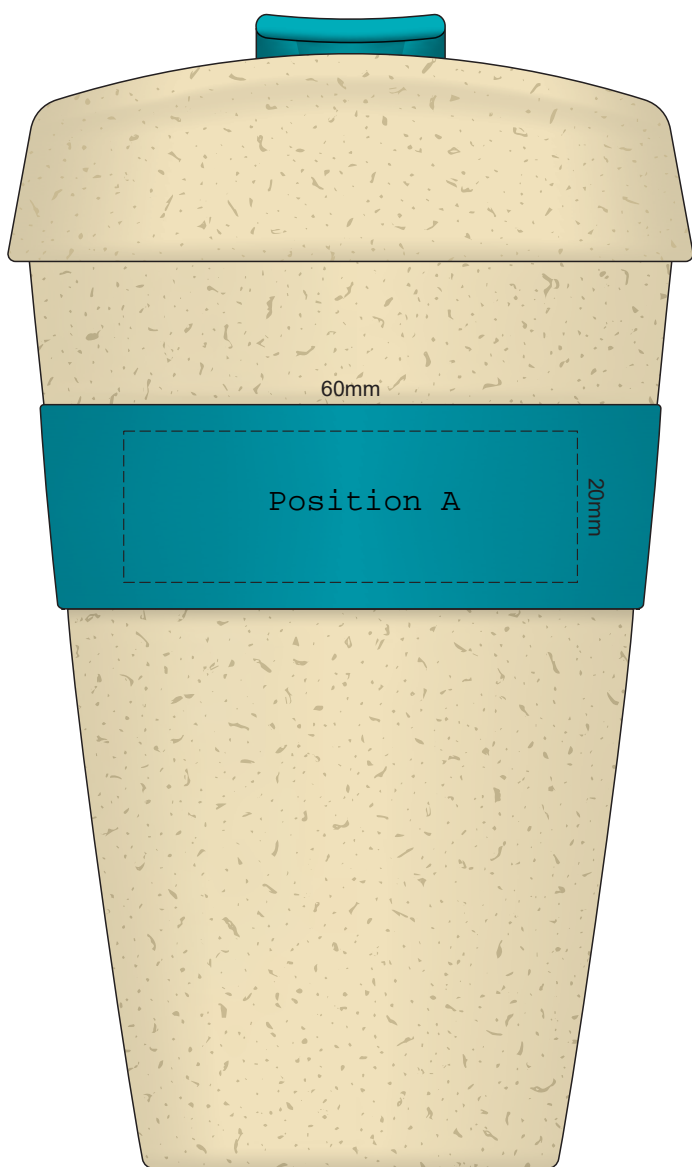

100% of Actual Size
Pad Print

100% of Actual Size
Pad Print

SIDE 1

SIDE 2

Flip Colour
Band Colour

100% of Actual Size
Screen Print (one colour)

100% of Actual Size
Screen Print (one colour)
Double Sided Template Front & Back

170mm

Red Line = Exact opposites of the product
(centre artwork to the red line)

Flip Colour Band Colour

100% of Actual Size
Silicone Digital Print
Debossed

SIDE 1

SIDE 2

100% of Actual Size
Digital Packaging Print
FRONT