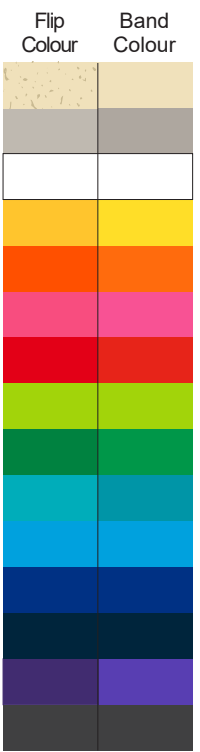

100% of Actual Size
Pad Print

100% of Actual Size
Pad Print

SIDE 1

SIDE 2

Flip Colour
Band Colour

100% of Actual Size
Screen Print (one colour)

100% of Actual Size
Screen Print (one colour)
Double Sided Template Front & Back

170mm

Red Line = Exact opposites of the product
(centre artwork to the red line)

Flip Colour Band Colour

100% of Actual Size
Silicone Digital Print
Debossed

SIDE 1

SIDE 2

100% of Actual Size
Digital Packaging Print
FRONT

Artwork will be printed directly onto the product via CMYK printing (no white),
colours will not be vibrant due to white ink not being available for this process.