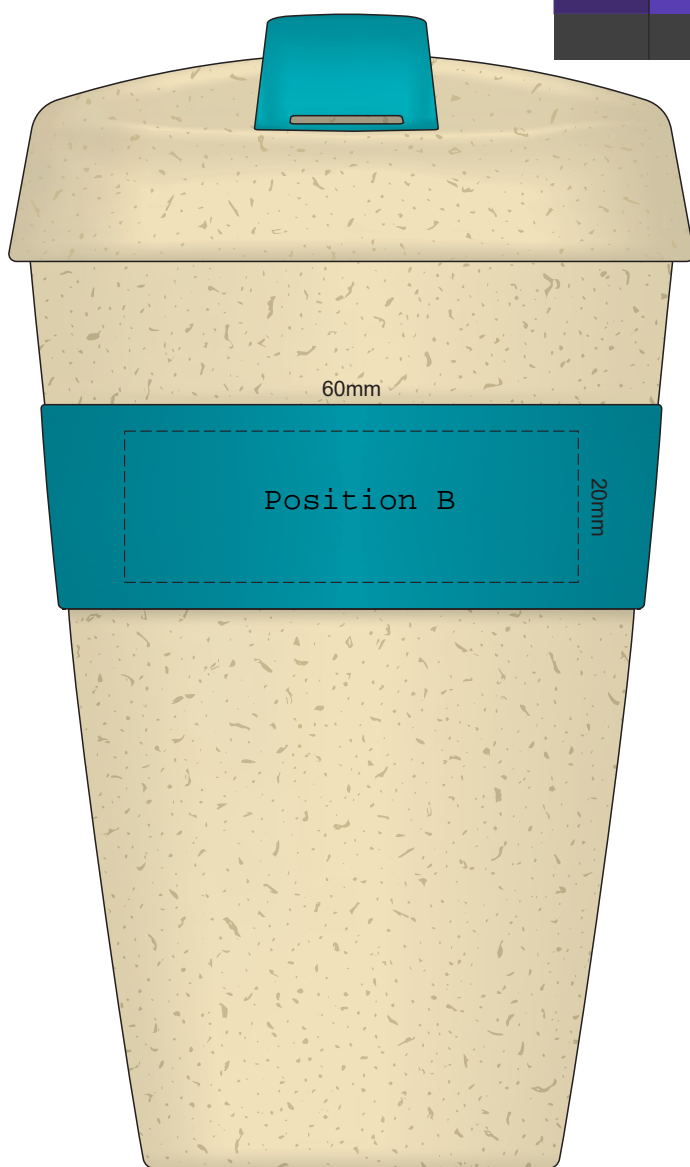

100% of Actual Size
Pad Print

100% of Actual Size
Pad Print

SIDE 1

SIDE 2

Flip Colour
Band Colour

100% of Actual Size
Screen Print (one colour)

100% of Actual Size
Screen Print (one colour)
Double Sided Template Front & Back

170mm

Red Line = Exact opposites of the product
(centre artwork to the red line)

Flip Colour Band Colour

100% of Actual Size
Silicone Digital Print
Debossed

SIDE 1

SIDE 2

100% of Actual Size
Digital Packaging Print
FRONT