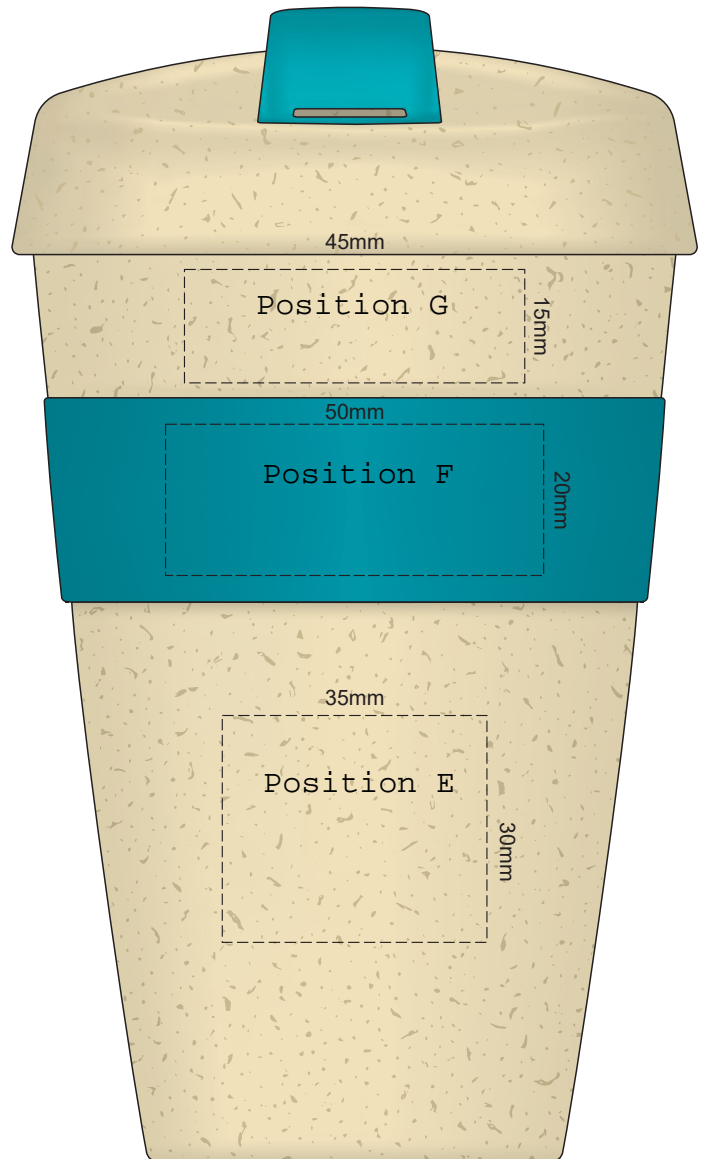

100% of Actual Size
Pad Print

100% of Actual Size
Pad Print

SIDE 1

SIDE 2

Flip Colour
Band Colour

100% of Actual Size
Screen Print (one colour)

100% of Actual Size
Screen Print (one colour)
Double Sided Template Front & Back

170mm

Red Line = Exact opposites of the product
(centre artwork to the red line)

Flip Colour Band Colour

100% of Actual Size
Silicone Digital Print
Debossed

SIDE 1

SIDE 2

100% of Actual Size
Digital Packaging Print
FRONT