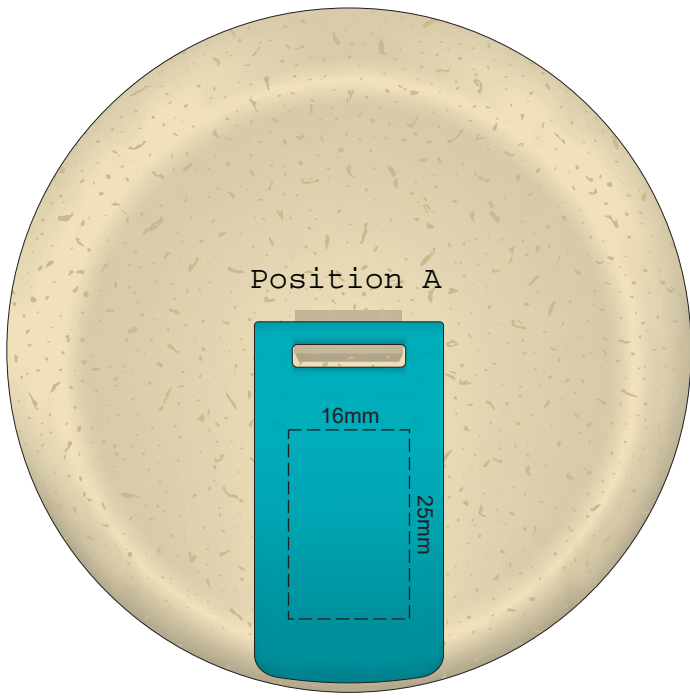

100% of Actual Size
Pad Print

100% of Actual Size
Pad Print

SIDE 1

SIDE 2

Flip Colour
Band Colour

100% of Actual Size
Screen Print (one colour)

100% of Actual Size
Screen Print (one colour)
Double Sided Template Front & Back

170mm

Red Line = Exact opposites of the product
(centre artwork to the red line)

Flip Colour Band Colour

100% of Actual Size
Silicone Digital Print
Debossed

SIDE 1

SIDE 2

100% of Actual Size
Digital Packaging Print
FRONT