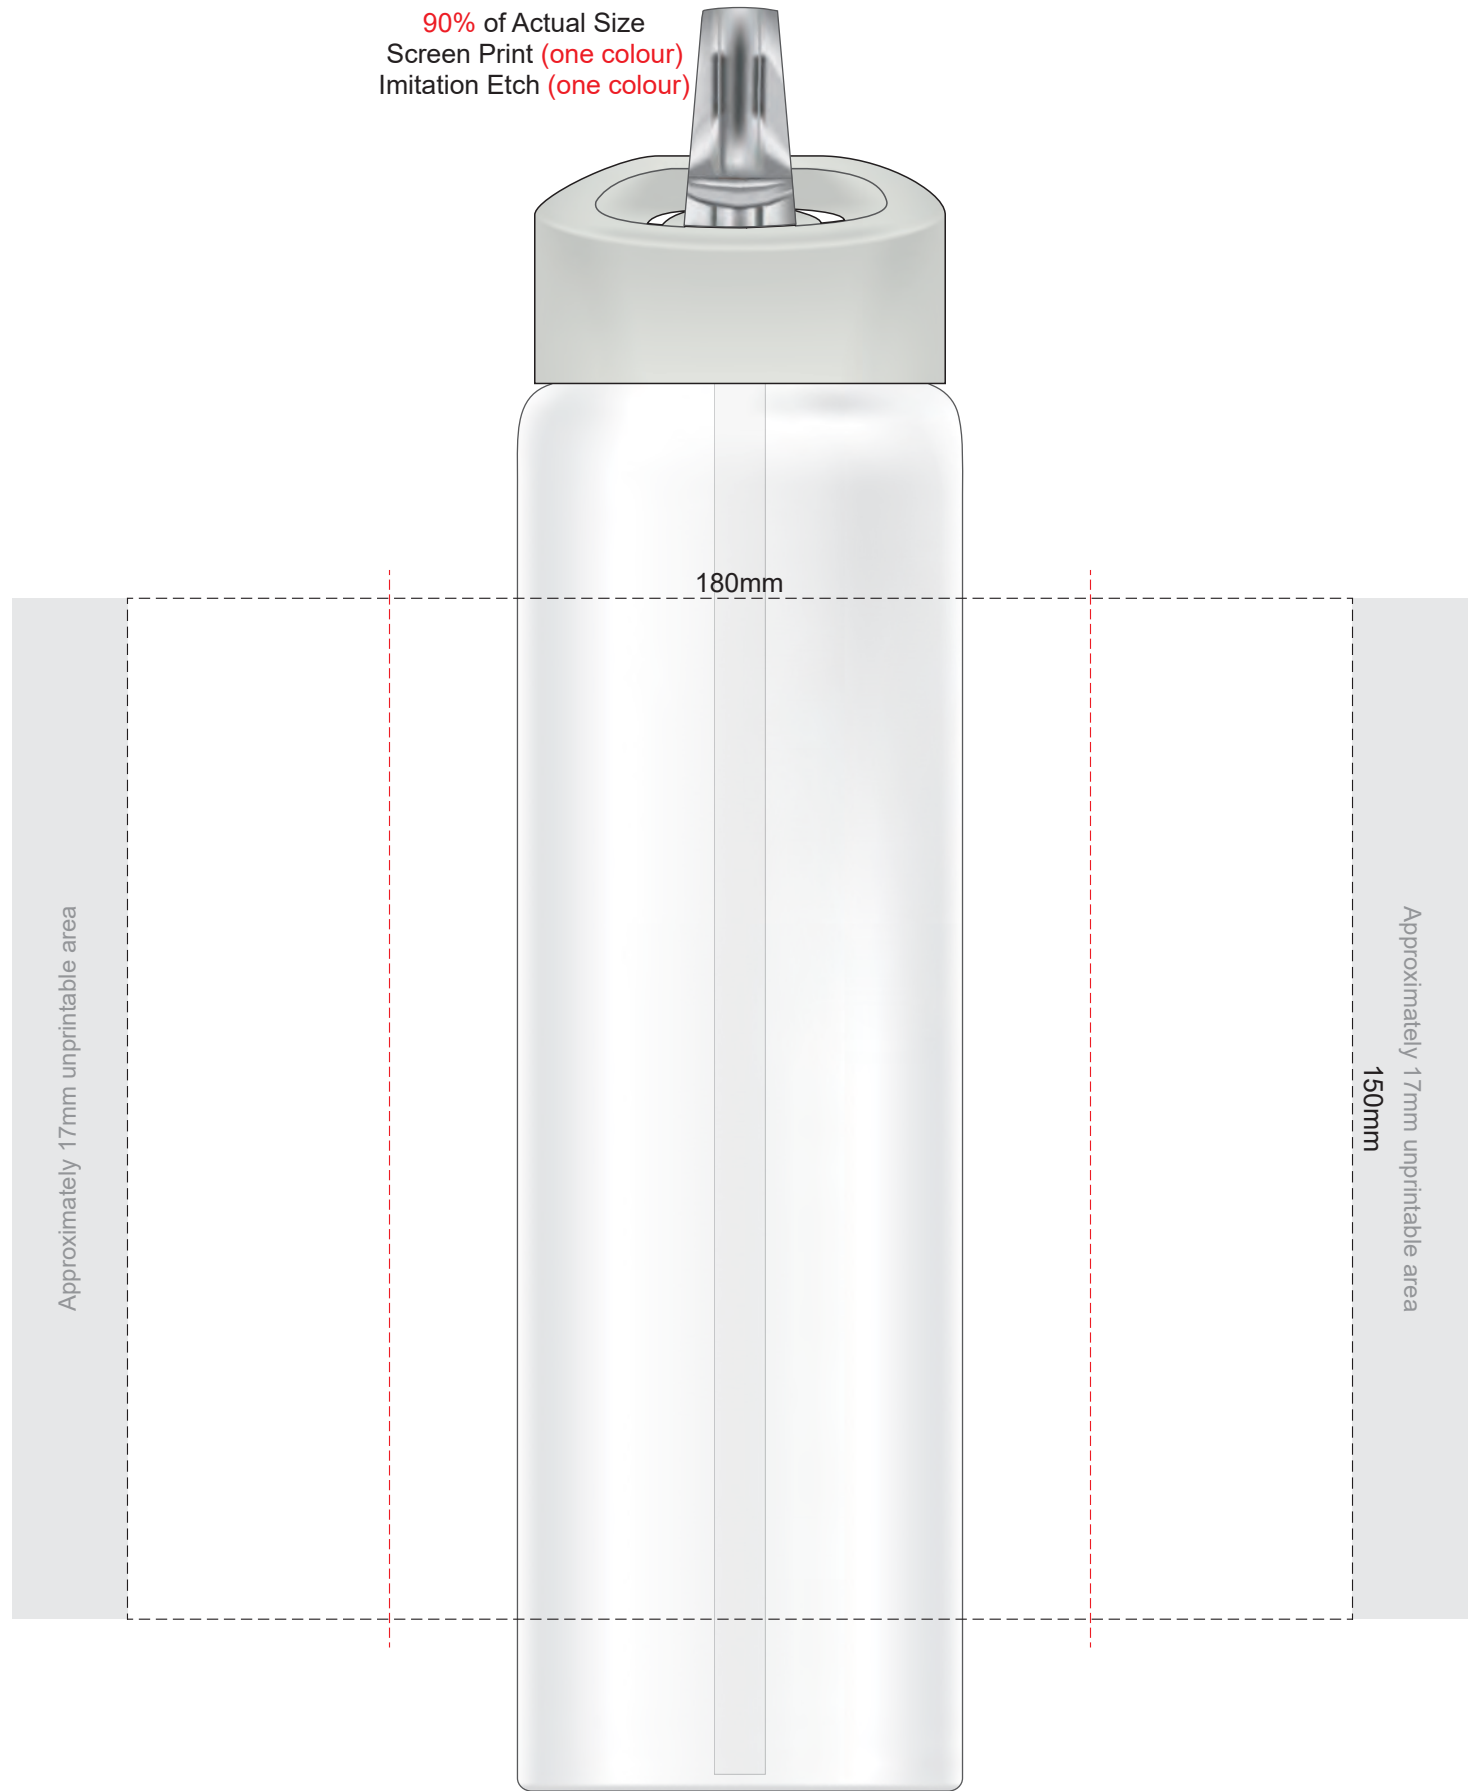

Position A

100% of Actual Size
Pad Print
Imitation Etch

Position B

100% of Actual Size
Pad Print
Imitation Etch

Position C

90% of Actual Size
Screen Print (one colour)
Imitation Etch (one colour)

Red Line = Exact opposites of the product
(centre artwork to the red line)