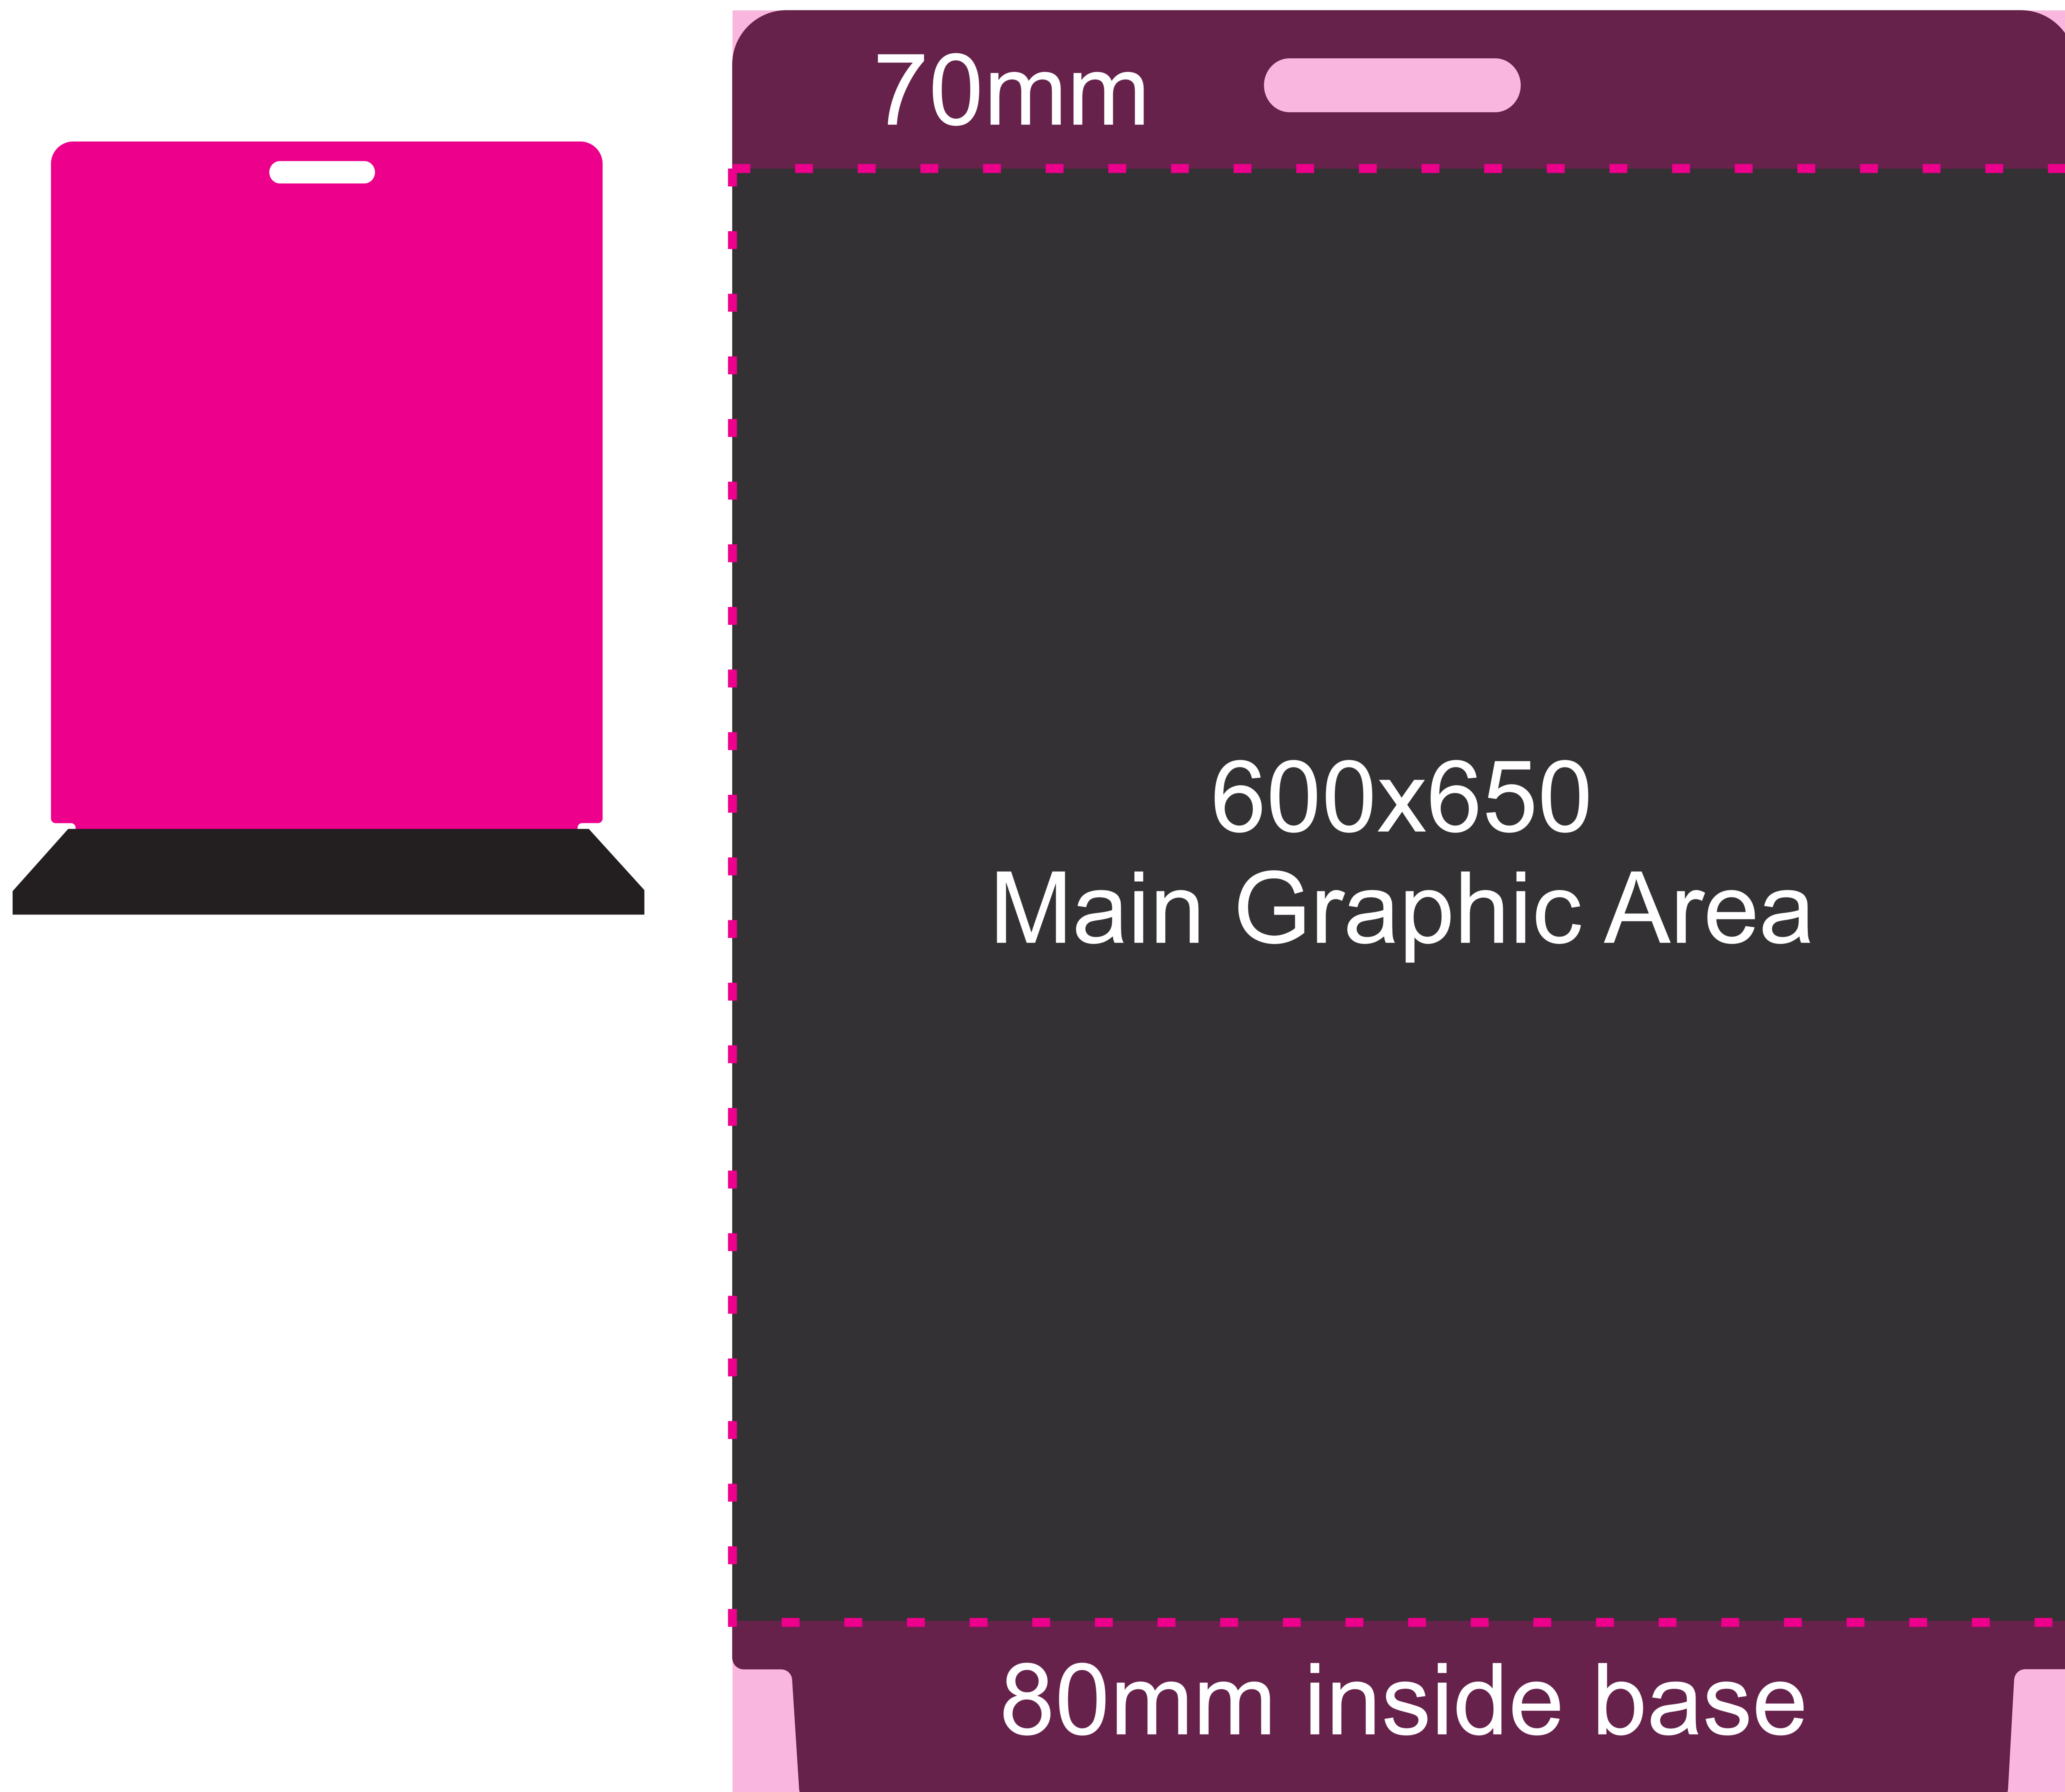

600x800 Street Sign

Please supply a full 600x800mm graphic with an additional 20mm bleed. (640x840mm overall)

Handle and base areas are fully printed, but ensure you keep important graphics or information clear of these areas.